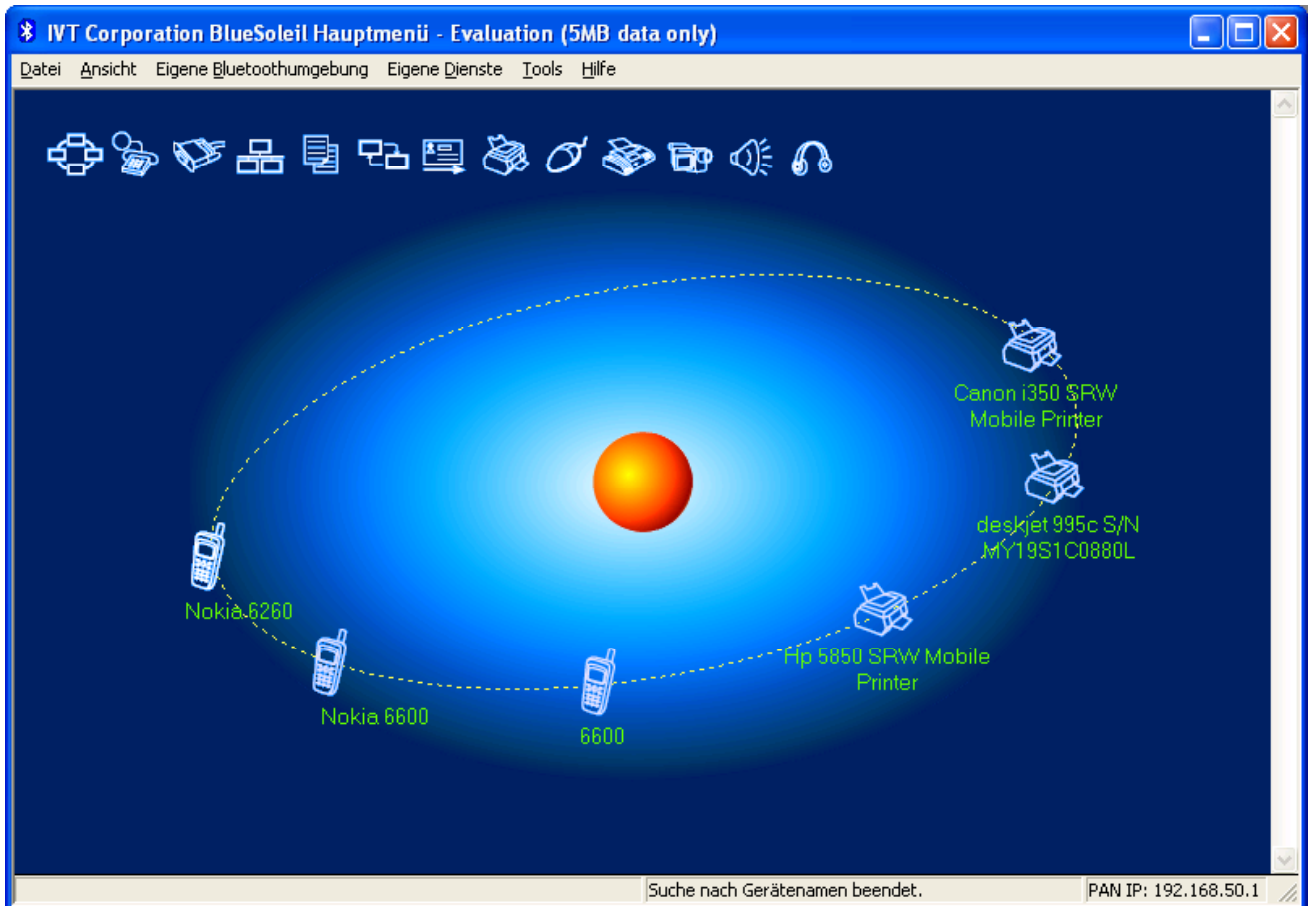

Please ensure, that the bluetooth software is installed.

Start the bluetooth software and search for devices in range.

Double click on the device to see the services. Connect to the service by a click on the printer icon.

A new window with the number of the printer port appears. Install your printer driver and set the printer port to the port in the window.