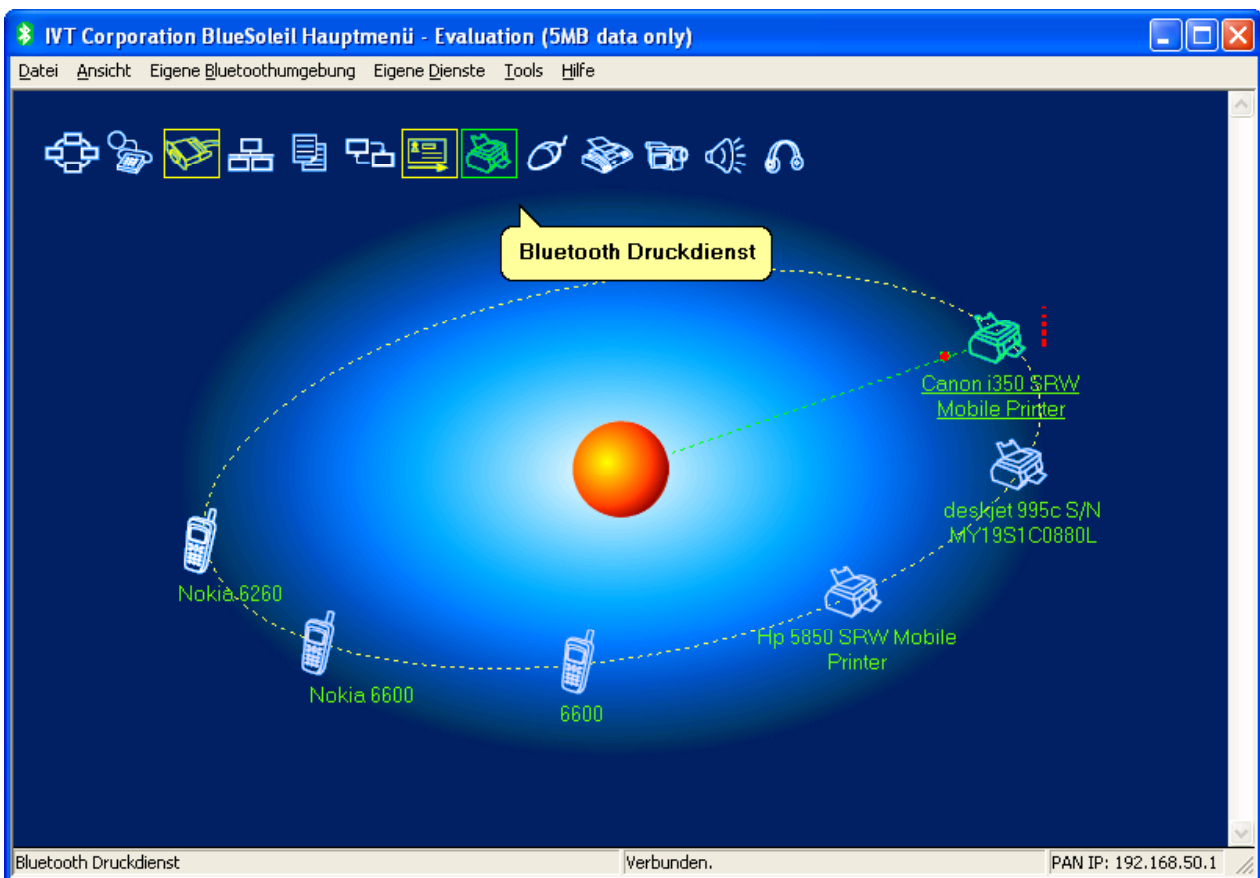

Please ensure, that the bluetooth software is installed.

Start the bluetooth software and search for devices in range.

Double click on the device to see the services. Connect to the service by a click on the printer icon.

A new window with the number of the printer port appears. Install your printer driver and set the printer port to the port in the window.